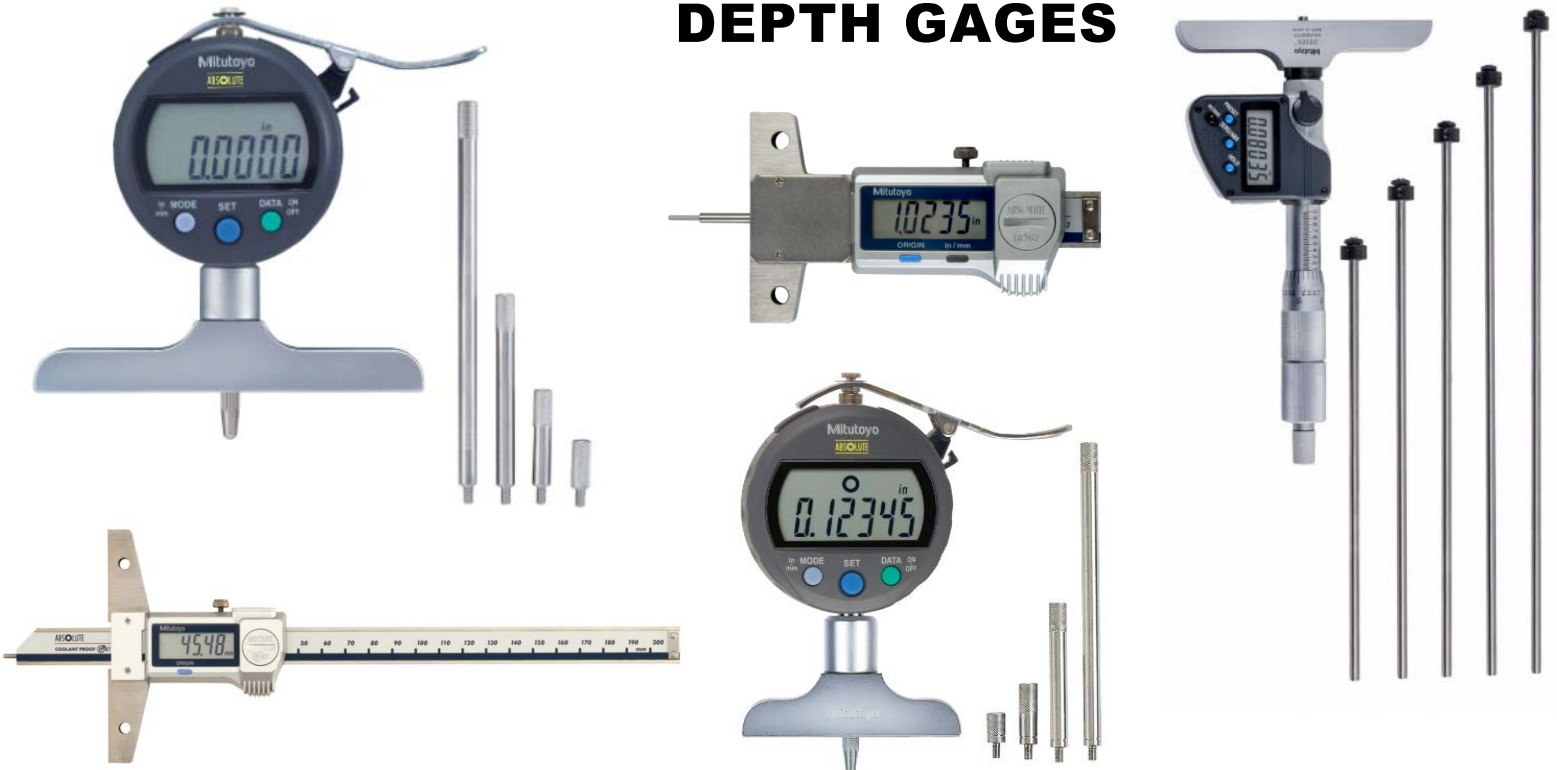

IDEAL PRECISION
INSTRUMENT SERVICE, INC.

4545 East Broad Street
Columbus, Ohio 43213

Ph. 800-867-1433 / Fx. 614-866-5441

www.idealprec.com / Sales@idealprec.com

Mitutoyo

1st Edition 2023

SHOWROOM ITEM SALE!

DEPTH GAGES

SHOWROOM TOOLS which have been used for display and/or demonstration purposes **ONLY**

Full 1 year manufacturer's warranty from the date of purchase

While Supplies Last! (First Come, First Serve)

Look for *Multiple Quantities* tag underneath item